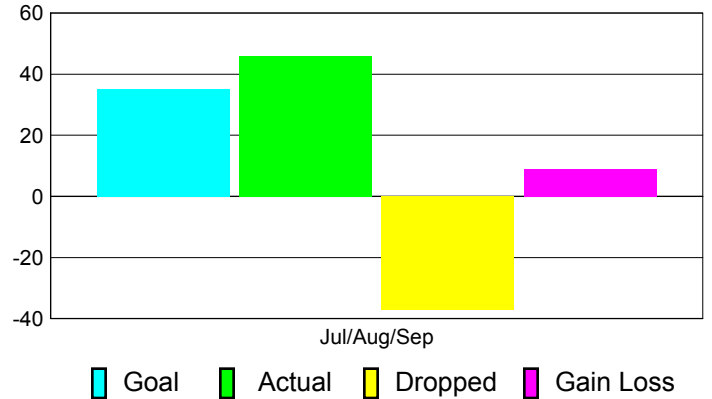

Membership Results 2012-2013

Goal, New, Dropped, Gain/Loss

Comparison of Membership Gain/Loss

Current Year Compared to the Previous Year