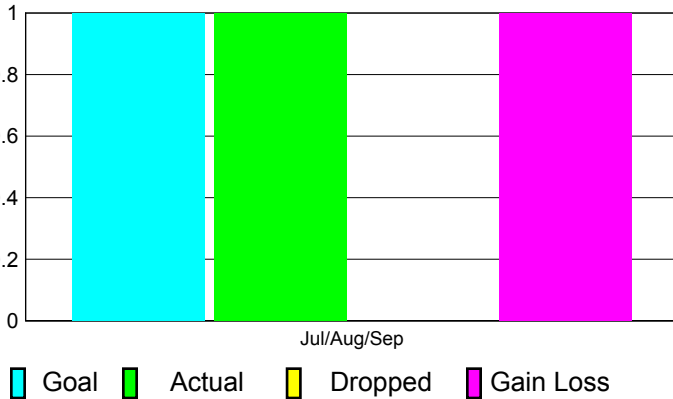

2012-2013 GMT Reports for District (or Undistricted) **District O 1**

GMT: **Mr. Pedro Mario Marrello**

Location: **ARGENTINA**

GMT CA: **3**

CLUBS

Club Results
2012-2013

Clubs
2011-2012

Month	New Club Goal	Actual New Clubs	Actual Dropped Clubs	Gain/Loss of Clubs	Gain/Loss of Clubs
Jul/Aug/Sep	1	1	0	1	0
Totals	1	1	0	1	0

Club Results 2012-2013

Goal, New, Dropped, Gain/Loss

Comparison of Club Gain/Loss

Current Year Compared to the Previous Year

YTD Status Quo Clubs 2012-2013

Status Quo Clubs Compared to Status Quo Members

MEMBERSHIP